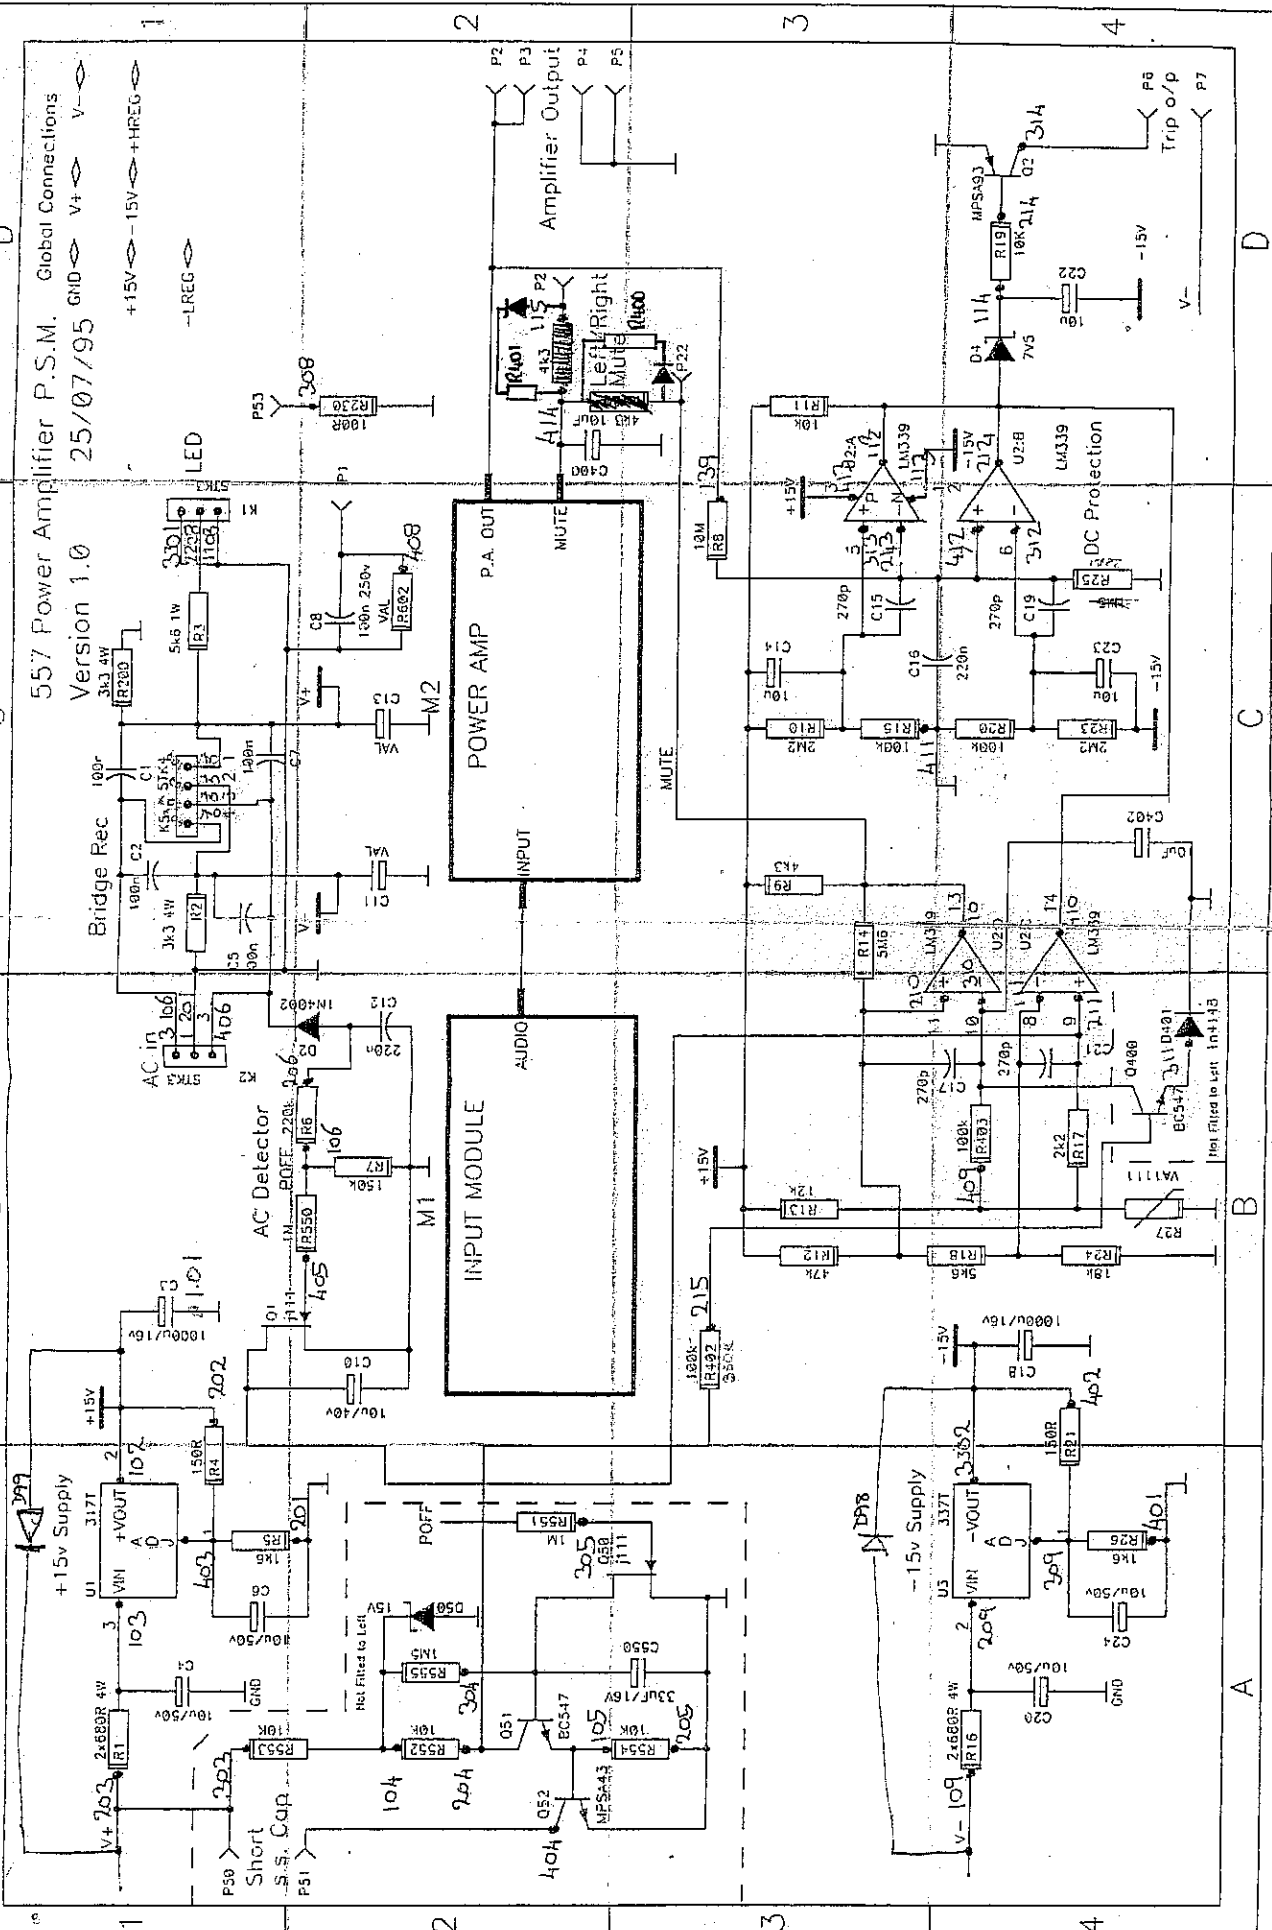

557 Power Amplifier P.S.M. Global Connections
Version 1.0
25/07/95 GND V+ V-
+15V -15V +HREG -LREG

557 Pwr
Sheet 1 of 3

557 Pwr
Sheet 2 of 3

557 Amplifier
Version 1.0
P.S.M. 30/3/95

21

557 PWR
 Skt 3 of 3

557 Pwr

SILK

DGW
F.S.M.
19/01/86
Ver1.0

557 RLY