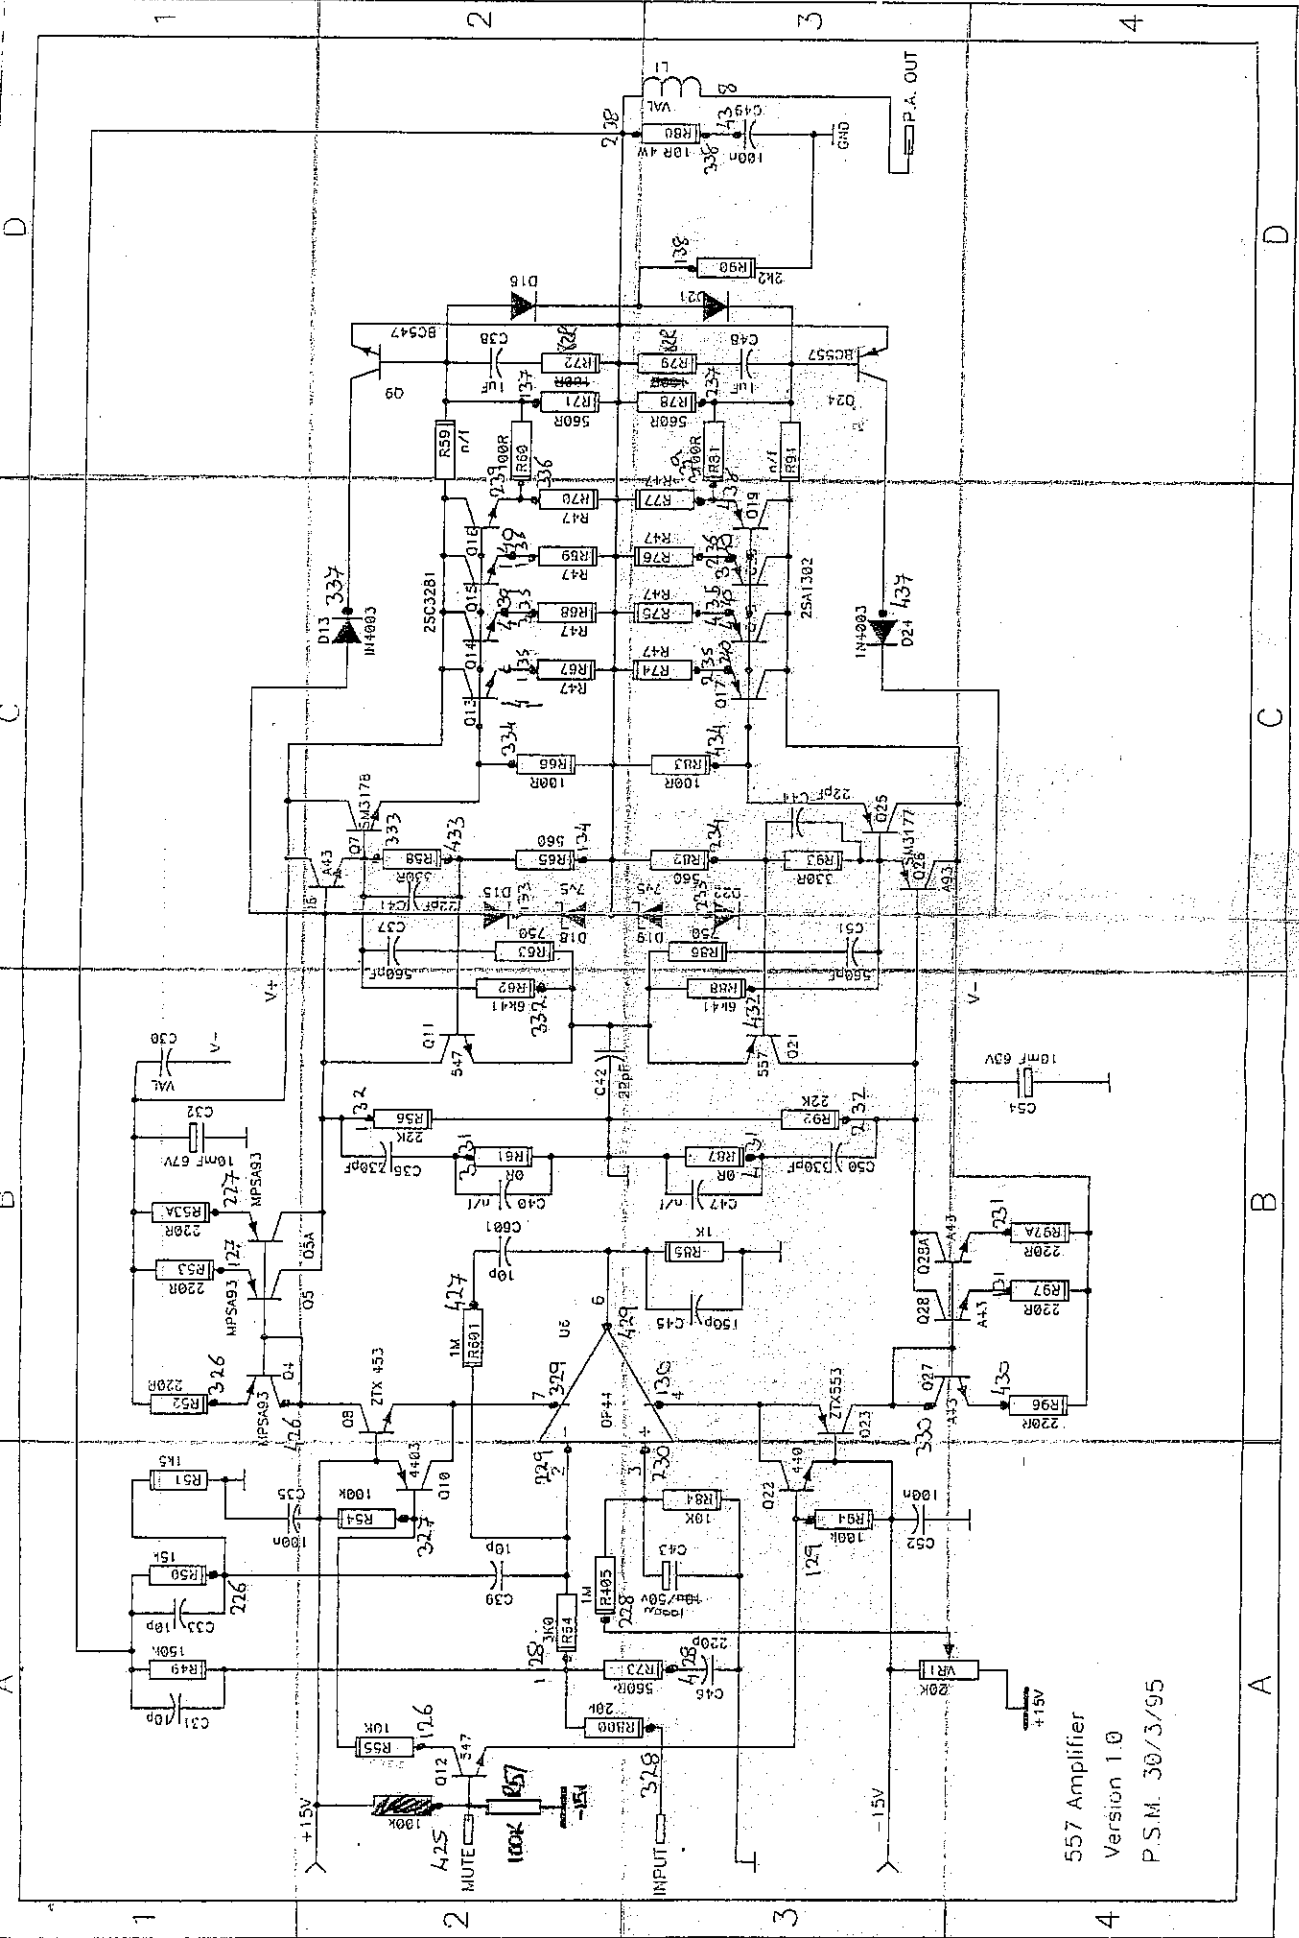

557 Power Amplifier P.S.M. Global Connections
Version 1.0
25/07/95 GND V+ V-
+15V -15V +HREG -LREG

557 Pwr
Sheet 1 of 3

557 Pwr
Sheet 2 of 3

557 Amplifier
Version 1.0
P.S.M. 30/3/95

21

557 PWR
 Skt 3 of 3

557 Pwr

SILK

DGW
F.S.M.
19/01/86
Ver1.0

557 RLY