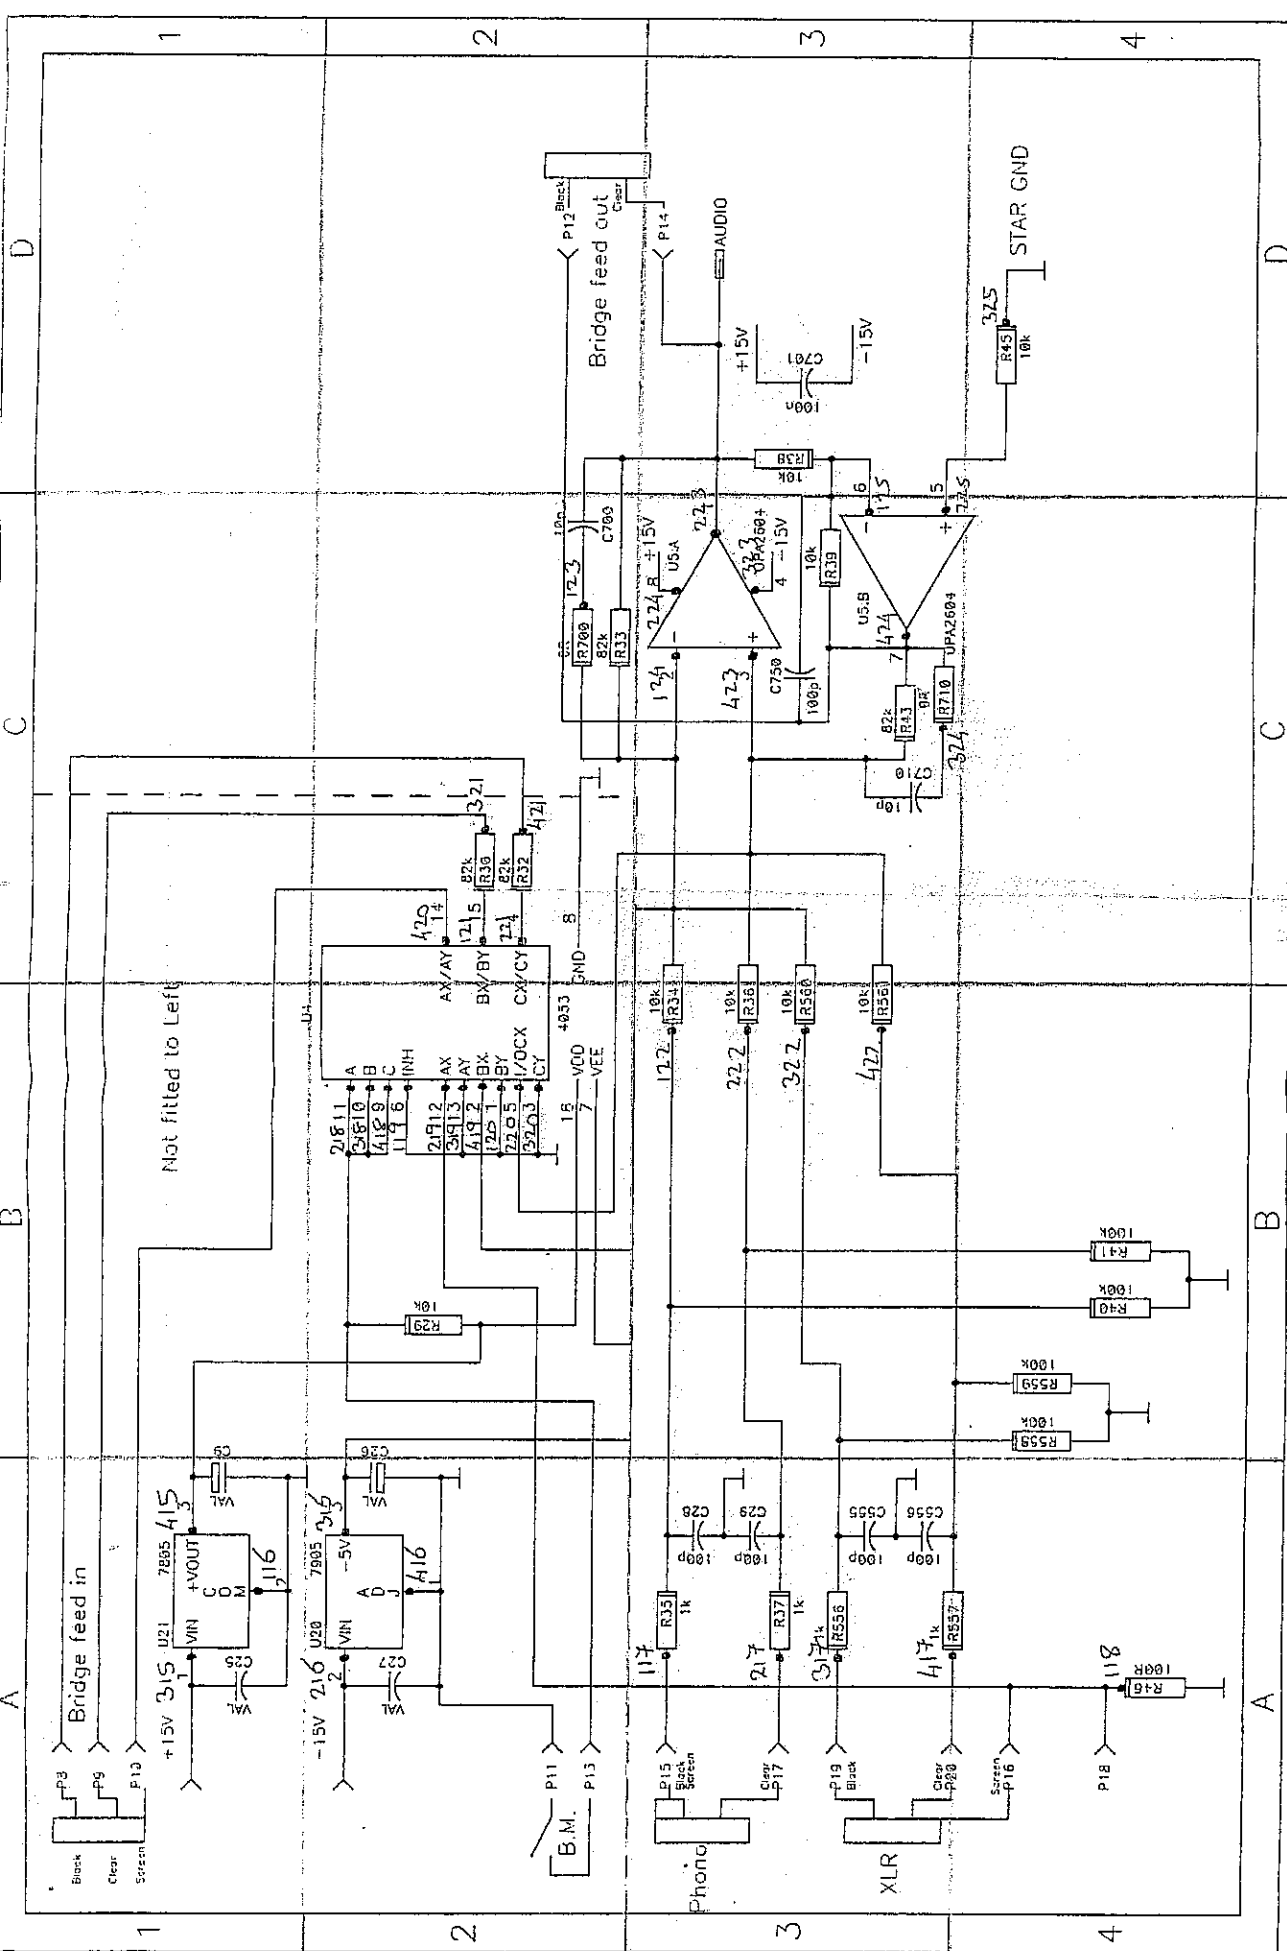

557 Power Amplifier P.S.M. Global Connections
Version 1.0
25/07/95 GND V+ V-
+15V -15V +HREG -LREG

557 Pwr
Sheet 1 of 3

557 Pwr
Sheet 2 of 3

557 Amplifier
Version 1.0
P.S.M. 30/3/95

21

557 PWR
 Skt 3 of 3

557 Pwr

SILK

DGW
F.S.M.
19/01/86
Ver1.0

557 RLY