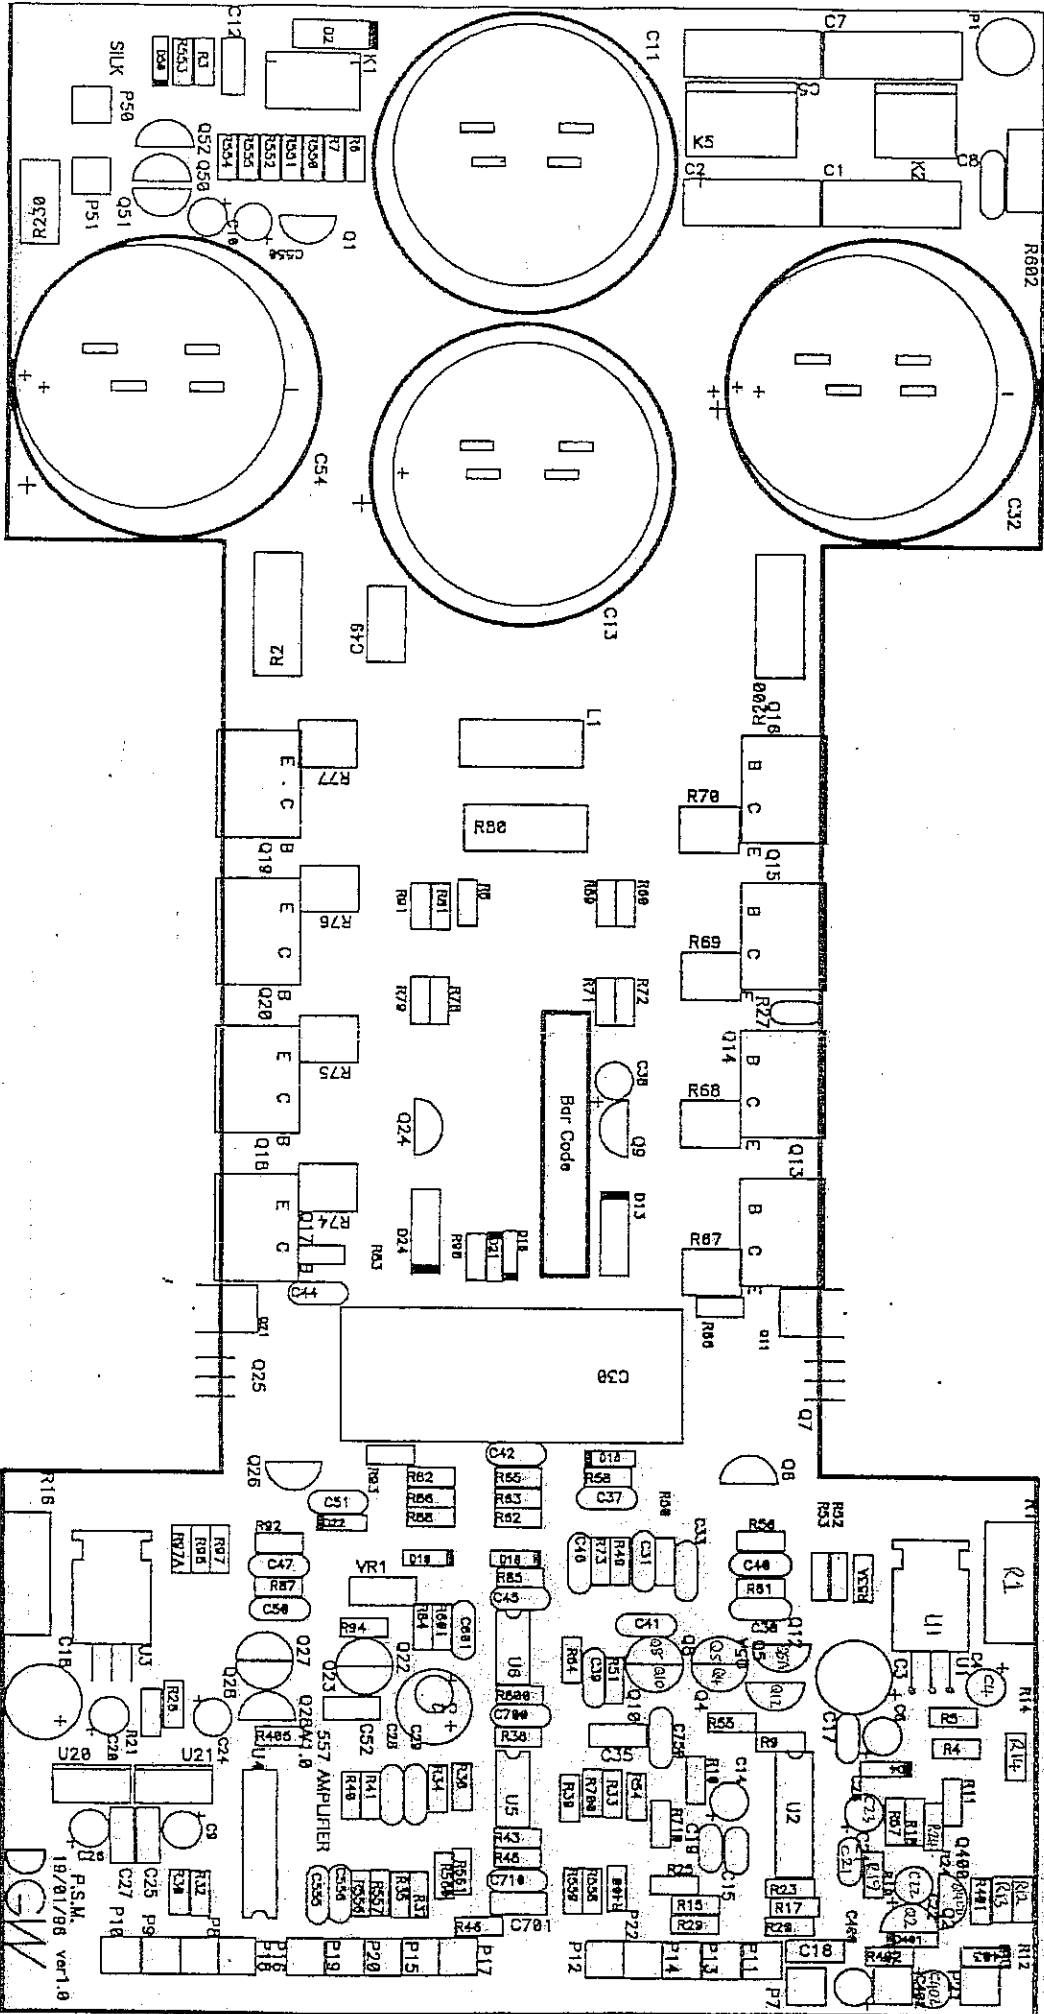

557 Power Amplifier P.S.M. Global Connections
Version 1.0
25/07/95 GND V+ V-
+15V -15V +HREG -LREG

557 Pwr
Sheet 1 of 3

557 Pwr
Sheet 2 of 3

557 Amplifier
Version 1.0
P.S.M. 30/3/95

21

557 PWR
 Skt 3 of 3

557 Pwr

SILK

DGW
F.S.M.
19/01/86
Ver1.0

557 RLY